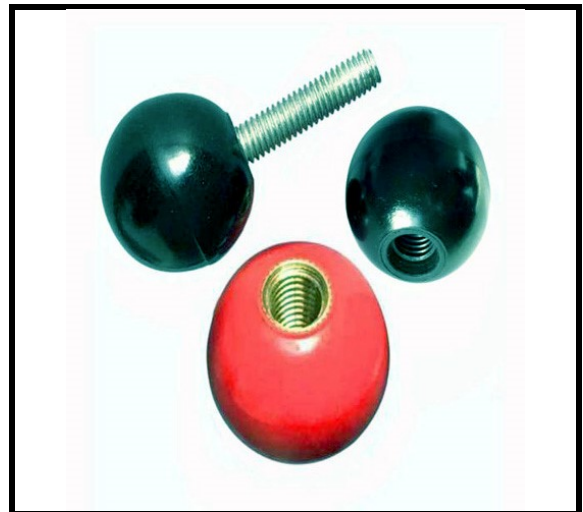

### INDEX

Cap Screw Knobs	3-5
Female Threaded	6-20
Female Bored	21-22
Male	23-35
Pointer	36

Selection of knobs listed by thread or hole size. This catalogue is a quick reference guide to help you find parts quickly. Enter a part number into the search box on the website to obtain full details.

To find and order parts online, simply enter the part number from this catalogue into the search box on any web page.

Wing Knobs

Cap Screw Knobs  
(Fit over standard cap screw head)

Star Knobs

Ball Knobs