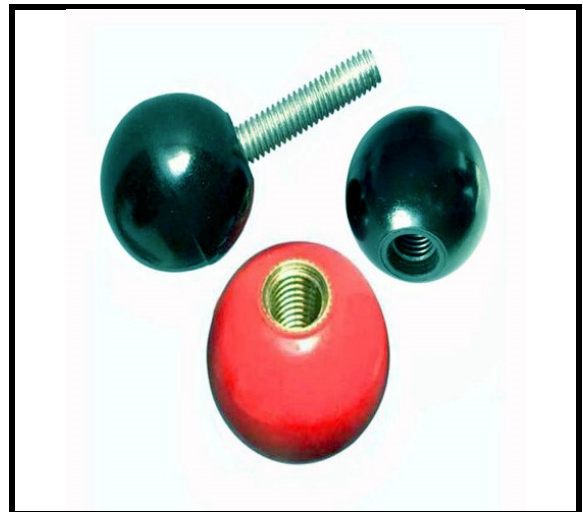

MBA

2020.1

Knobs

Male, Female, Pointer, Cap Screw, Ball and More

INDEX

Cap Screw Knobs	3-5
Female Threaded	6-20
Female Bored	21-22
Male	23-34
Pointer	35

Selection of knobs listed by thread or hole size. This catalogue is a quick reference guide to help you find parts quickly. Enter a part number into the search box on the website to obtain full details.

To find and order parts online, simply enter the part number from this catalogue into the search box on any web page.

Wing Knobs

Cap Screw Knobs
(Fit over standard cap screw head)

Star Knobs

Ball Knobs

Cap Screw Knobs