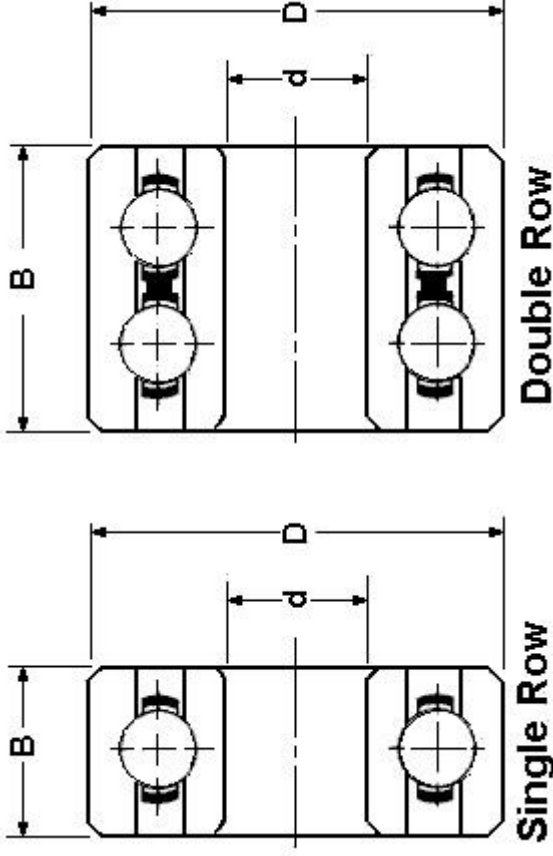

MBA

Bearings - Acetal - with 316 Stainless Steel Balls

Bearings for Extreme Corrosion Resistance - Low Speed - Low Load

Races made from Acetal - Balls made from 316 Stainless Steel - Cages from Acetal or Nylon

<http://www.minibearings.com.au/partlist/bearingsacetalwithglassballs/acetalbearings/all/1/3/>

<http://www.minibearings.com.au/ical/materials/acetal/>

Bearings - Acetal - with 316 Stainless Steel Balls

Part Number	ID (d) mm	Outer Diameter (D) mm	Width (B) mm	Dynamic Load Rating N	Static Load Rating N	Max RPM in Air	Type
# 624-ACE316	4.000	13.000	5.000				Single Row Radial
# 634-ACE316	4.000	16.000	5.000				Single Row Radial
R3-ACE316	4.763	12.700	3.969	45	29	3167	Single Row Radial
R1106A-ACE316	4.763	15.875	4.978	69	45	2352	Single Row Radial
625-ACE316	5.000	16.000	5.000	53	35	3580	Single Row Radial