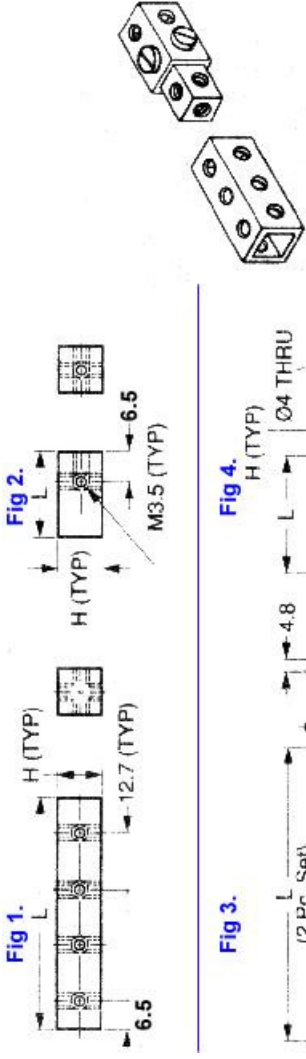

## Automat - Frame Kit Extenders

See PDF file in FTP Directory for more information.  
Educational tool suitable for mechanical teaching institutions.

Black anodised aluminium  
End hole 6.5mm from edge

### Automat - Frame Kit Extenders

Part Number	Figure	Length (L) mm	Height (H) mm
# AFKE-1-51	1.00	51.00	10.00
# AFKE-2-17	2.00	17.00	10.00
# AFKE-3-63	3.00	63.00	10.00
# AFKE-4-25	4.00	25.00	10.00

E&OE Pricing and all details subject to change without notice - Copyright Miniature Bearings Australia Pty Ltd  
MBA Size Listings are a guide to sizes only and must not be solely relied on for critical design information.